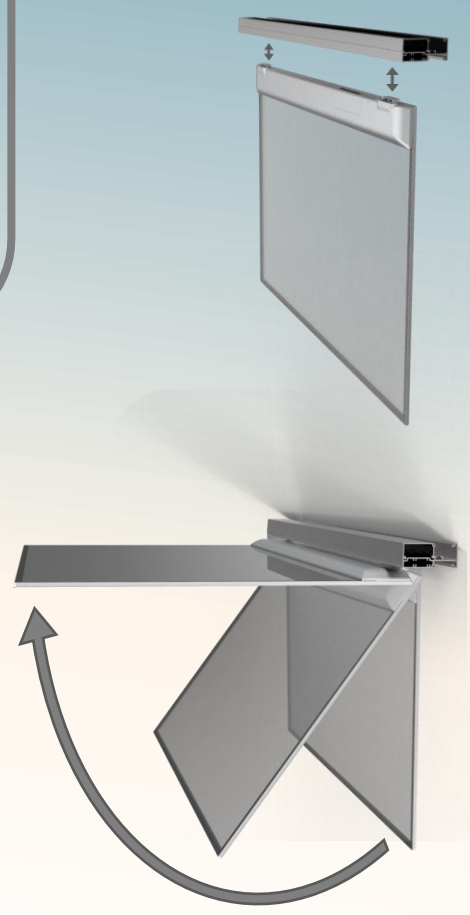

# POLARIS

Tabletop

Portrait

Landscape

- Patented Hinge Mounting Solution
- Multiple Easy Installation Options
- 10 Point Multi-touch
- Lusid Key Card Security

**Display Inputs**

- USB-C (Touch)
- Display Port IN/OUT
- HDMI
- 24V Power Input

**Insert Lusid Key Card to remove or rotate the display**

# POLARIS

Support Frame

Mounting Bracket

Custom Videowall can be built using compatible brackets and support frames

**Display Inputs**

- Display Port IN/OUT
- HDMI
- 24V Power Input

Install legs to use as a transparent monitor

- Modular TOLED Video Wall Frame
- External Control Box
- 10 Point Multi-touch
- Multiple Easy Installation Options