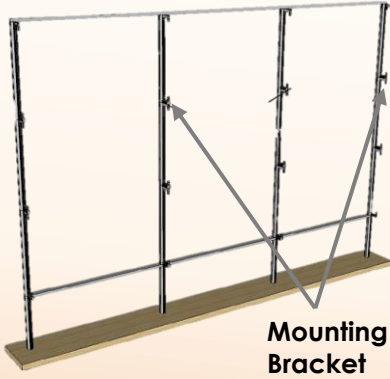

# POLARIS

Tabletop

Portrait

Landscape

- Patented Hinge Mounting Solution
- Multiple Easy Installation Options
- 10 Point Multi-touch
- Lusid Key Card Security

**Display Inputs**

- USB-C (Touch)
- Display Port IN/OUT
- HDMI
- 24V Power Input

**Insert Lusid Key Card to remove or rotate the display**

# POLARIS

Support Frame

Mounting Bracket

Custom Videowall can be built using compatible brackets and support frames

**Display Inputs**

- Display Port IN/OUT
- HDMI
- 24V Power Input

Install legs to use as a transparent monitor