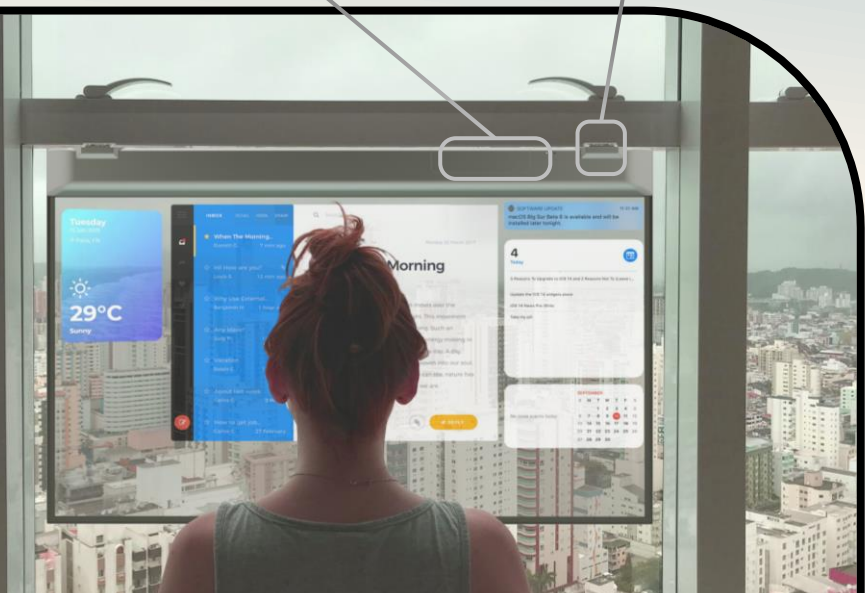

# POLARIS

Tabletop

Portrait

Landscape

- Patented Hinge Mounting Solution
- Multiple Easy Installation Options
- 10 Point Multi-touch
- Lusid Key Card Security

**Display Inputs**

- USB-C (Touch)
- Display Port IN/OUT
- HDMI
- 24V Power Input

**Insert Lusid Key Card to remove or rotate the display**

# POLARIS

Support Frame

Mounting Bracket

Custom Videowall can be built using compatible brackets and support frames

**Display Inputs**

- Display Port IN/OUT
- HDMI
- 24V Power Input

Install legs to use as a transparent monitor

- Modular TOLED Video Wall Frame
- External Control Box
- 10 Point Multi-touch
- Multiple Easy Installation Options