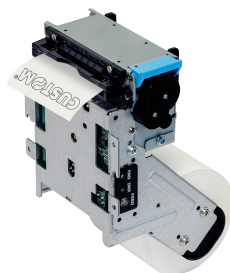

915PF010200300
PRINTER KX60 VERTICAL USB
RS232 WITH ROLL HOLDER

Via Berettine, 2 - 43010 Fontevivo PR - VAT: IT02498250345 - TEL: +39 0521 680111 - FAX: +39 0521 610701 - UNIQUE CODE: 8RQN7AZ

The technical data on this website are not binding and may be changed without advanced notice.

Last update: 15 February 2024