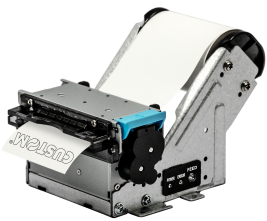

TECHNICAL SHEET

Printing method	Thermal with fixed head
Resolution	203 dpi
Printing speed	max 200 mm/s
Paper width	60 mm
Paper thickness	from 50µm to 120µm
Roll diameter	up to 100 mm
Printing direction	Standard, reversed
Interfaces	USB 2.0 full speed Serial RS232
Supported Barcodes	UPC-E, EAN8, EAN13, CODE39, CODE93, CODE128, ITF, CODABAR, PDF417, QR CODE
Character Set	European, English, American, Japanese, Korean
MTBF Cutter	1M cuts, full or partial cutting
MTBF Head	100 Km / 100M pulses
Sensors	Paper presence, near paper end, blackmark, door opening
Drivers	Windows® (32/64 bit); CUPS Linux (32/64 bit) Debian, Redhat; Android™; Printer Driver Installer
Utility	Memory switch setting Utility, Logo setup tool, Firmware update
Dimensions (with 100 mm paper roll)	KX60H: 98.1 mm (L) x 151.3 mm (W) x 119.2 mm (H) KX60V: 98.1 mm (L) x 119.2 mm (W) x 177.1 mm (H)
Weight	380 g

MODELS

915PF010100300
PRINTER KX60 HORIZONTAL USB
RS232 WITH ROLL HOLDER